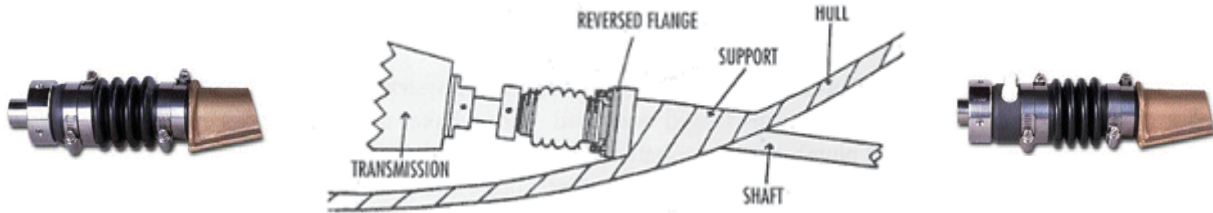

P.S.S. SHAFT SEALS RETAIL

Shaft Diameters	Stern Tube Diameters (specify one)	P.S.S. SHAFT SEAL SUGGESTED RETAIL PRICE	Compressed Length
	O.S. (OVER SIZED) Requires larger bellow and carbon cuff reducer.		
3/4", 7/8" 20mm, 22mm	1 1/4", 1 1/2", 1 3/4", 2", 2 1/4" O.S. (2 1/2")	\$230.00 \$250.00	6 1/4" (6 3/4")
1", 1 1/8" 25mm, 28mm, 30mm	1 1/4", 1 1/2", 1 3/4", 2", 2 1/4" O.S. (2 1/2")	\$240.00 \$270.00	6 1/4" (6 3/4")
1 1/4", 1 3/8" 32mm, 35mm	1 3/4", 2", 2 1/4", 2 1/2" O.S. (2 3/4", 3", 3 1/4", 3 1/2")	\$280.00 \$305.00	6 1/2" (7 3/4")
1 1/2" 38mm, 40mm	2", 2 1/4", 2 1/2", 2 3/4", 3", 3 1/4", 3 1/2" O.S. (3 3/4", 4")	\$370.00 \$435.00	8 1/8" (8 1/4")
1 3/4" 45mm	2 1/4", 2 1/2", 2 3/4", 3", 3 1/4", 3 1/2" O.S. (3 3/4", 4")	\$405.00 \$485.00	8 1/8" (8 1/4")
2" 50mm, 55mm	2 1/2", 2 3/4", 3", 3 1/4", 3 1/2" O.S. (3 3/4", 4")	\$485.00 \$545.00	8 1/8" (8 1/4")
2 1/4", 2 1/2" 60mm, 65mm	3 1/4", 3 1/2", 3 3/4", 4" O.S. (4 1/4", 4 1/2", 4 3/4", 5")	\$540.00 \$620.00	8 1/2" (9 1/8")
2 3/4" 70mm	4", 4 1/4", 4 1/2", 4 3/4", 5" O.S. (5 1/4", 5 1/2", 5 3/4", 6")	\$685.00 \$885.00	9 1/4" (9 5/8")
3" 75mm, 80mm	4", 4 1/4", 4 1/2", 4 3/4", 5" O.S. (5 1/4", 5 1/2", 5 3/4", 6")	\$785.00 \$995.00	9 1/4" (9 5/8")
3 1/4", 3 1/2", 85mm, 90mm	4 1/2", 4 3/4", 5", 5 1/4" 5 1/2", 5 3/4", 6"	\$1365.00	9 3/4"
3 5/8", 3 3/4" 95mm	4 1/2", 4 3/4", 5", 5 1/4" 5 1/2", 5 3/4", 6"	\$1515.00	9 3/4"

High Speed Installation T-adaptor kits are available for 3/4", 1" and 1-1/4" and 1-1/2" hose I.D.

When Ordering Please Supply Shaft and Stern Tube Diameter

PRICES SUBJECT TO CHANGE WITHOUT NOTICE